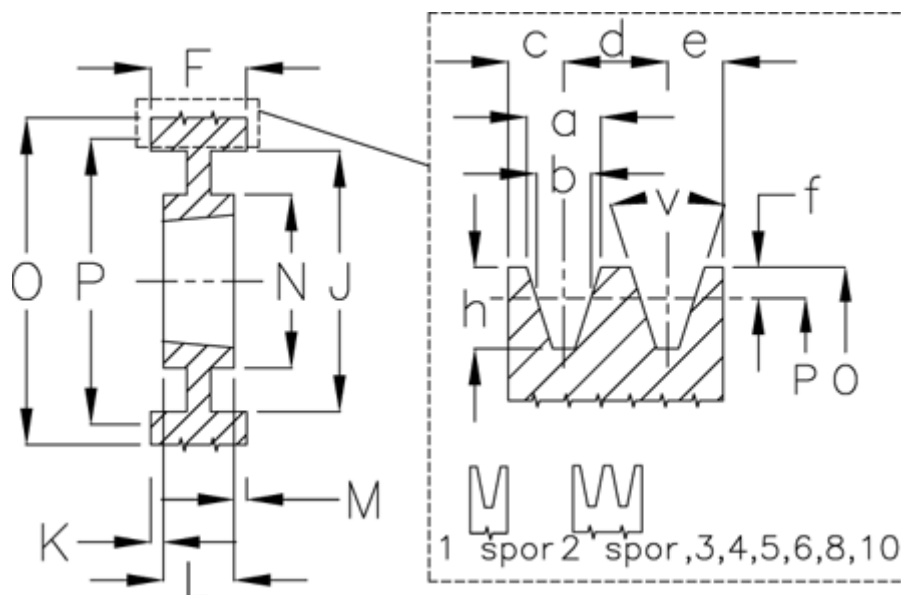

Article number: 604111033505

Description: V-belt pulley SPB 335/5 TL3535

## Measures

a	= 16.3	F	= 101	Number of grooves	= 5
b	= 14.0	For bush	= 3535	O	= 342.0
Bush $\varnothing$ max	= 90	h	= 17.5	P	= 335
c	= 12.5	J	= 292	Type	= SPB
d	= 19.0	K	= 6	v (degrees)	= 38
e	= 12.5	L	= 89		
E	= 25	m	= 6		
f	= 3.5	N	= 175		